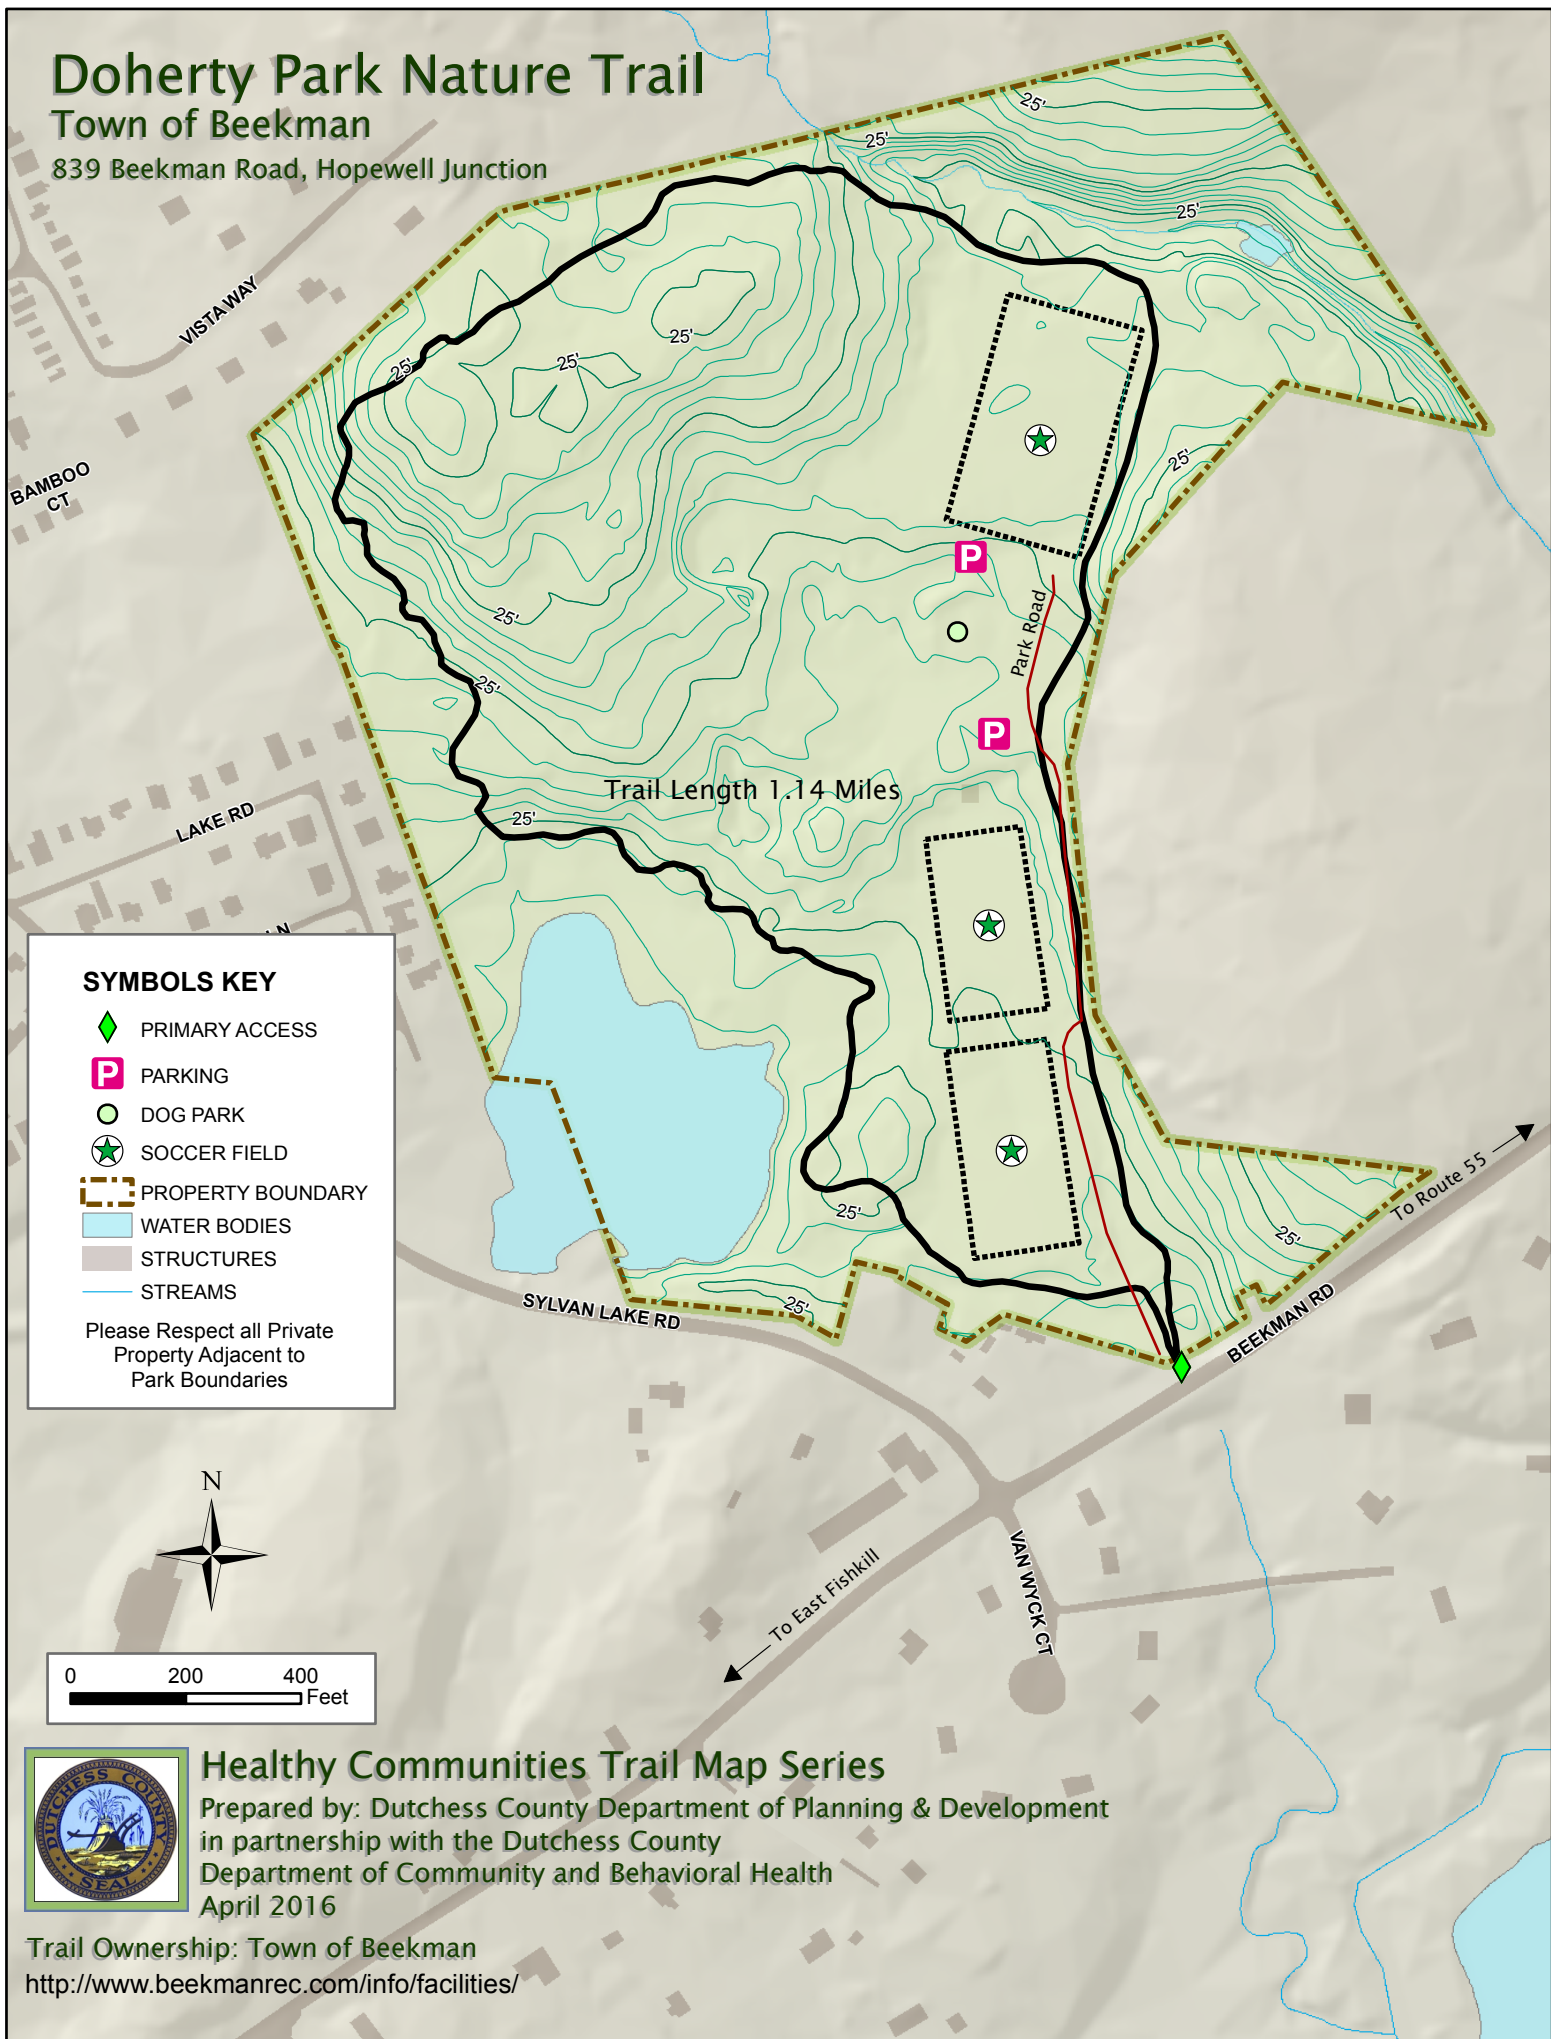

Doherty Park Nature Trail

Town of Beekman

839 Beekman Road, Hopewell Junction

SYMBOLS KEY

- PRIMARY ACCESS
- PARKING
- DOG PARK
- SOCCER FIELD
- PROPERTY BOUNDARY
- WATER BODIES
- STRUCTURES
- STREAMS

Please Respect all Private Property Adjacent to Park Boundaries

Healthy Communities Trail Map Series

Prepared by: Dutchess County Department of Planning & Development
in partnership with the Dutchess County
Department of Community and Behavioral Health
April 2016

Trail Ownership: Town of Beekman
<http://www.beekmanrec.com/info/facilities/>